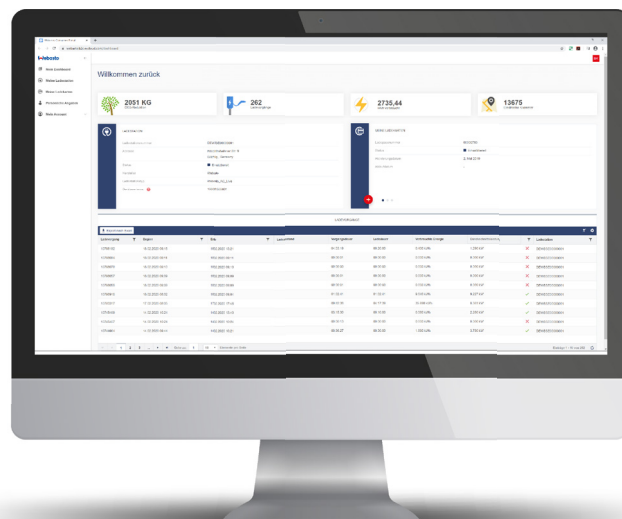

The Connectivity Basic Package at a glance:

- 2 years Connectivity access with option to extend
- Easy management and remote control of the charging station in the Webasto Charging Portal
- Mobile management via the Webasto LiveApp, e.g. starting and stopping the charging process, status alerts and insight into the charging history
- Detailed charge data reporting gives you a clear overview of the completed charging processes, such as charge time, charge duration or kilowatt hours used
- Easy user management: register any number of access rights